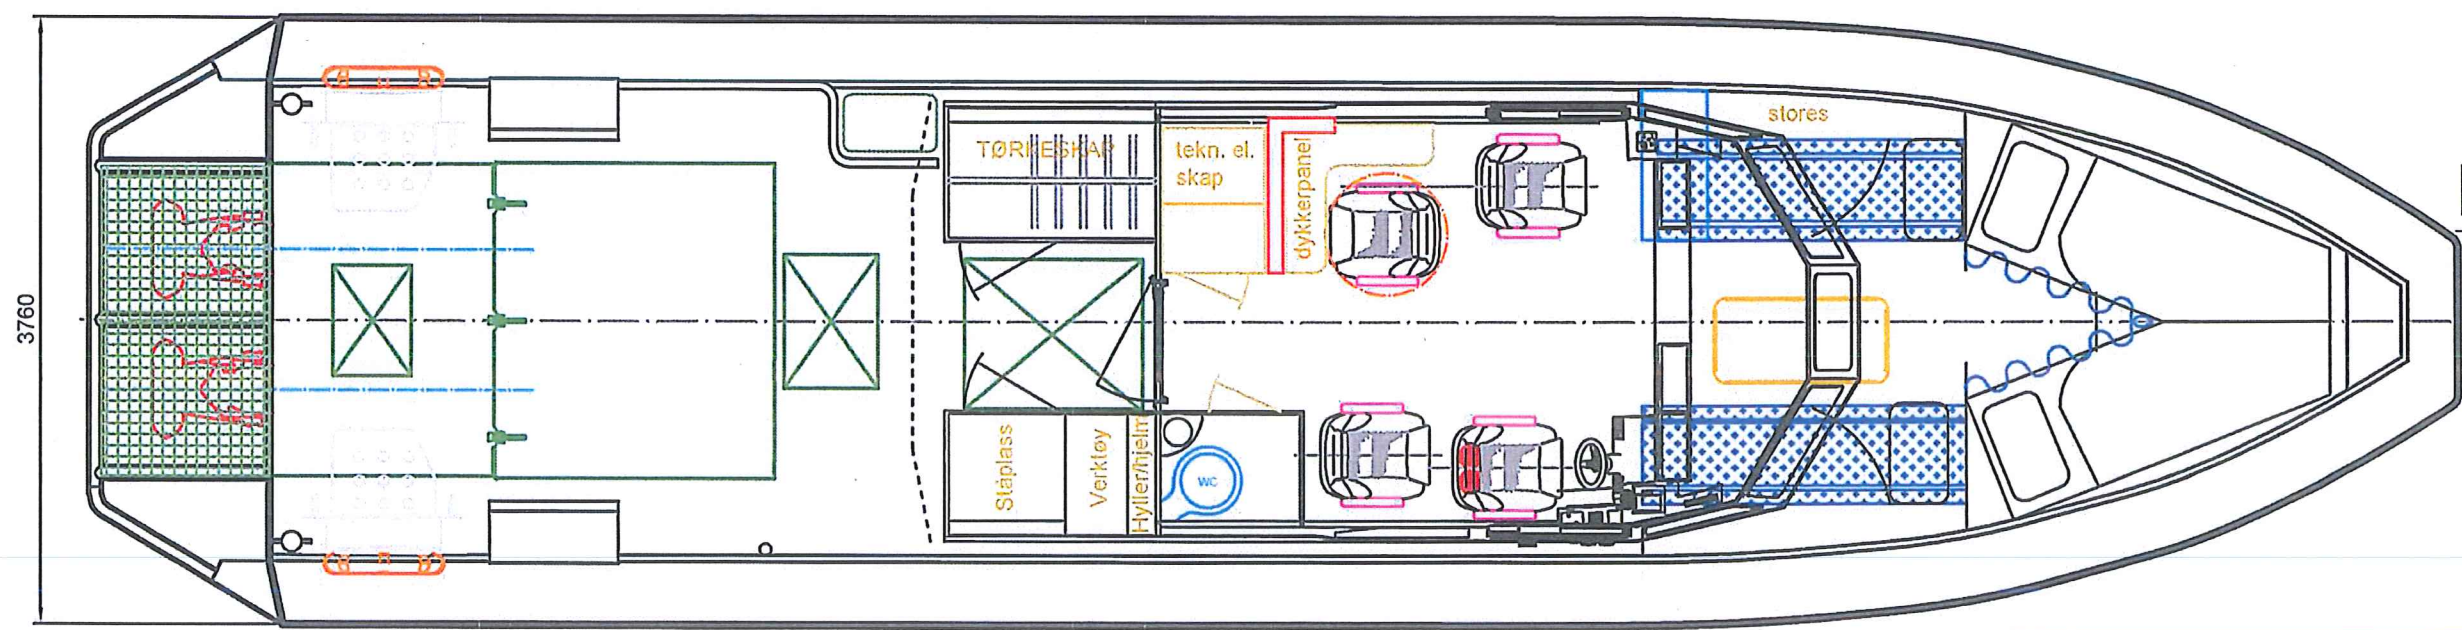

HUKKELBERG

BOATS™

OF NORWAY

HB-1411LDC

MAIN DIMENSIONS

LENGTH OVERALL: 14.615 m
 LENGTH ALUM. HULL: 13.180 m
 BREADTH HULL: 2.950 m
 BREADTH EXTREME: 3.760 m

Brdr. Hukkelberg AS 6480 Aukra Norway Tel: +47 711 71800 www.hukkelberg.no	PROJECT: JOB No:	Revisions:	18.06.2019 as built (measured P.B.) 24.09.2018 drawn	K 0
		SCALE: - (A3)	DRAWN: P.R.	DATE: 24.09.2018
GENERAL ARRANGEMENT - HB1411 LDC		DRG No: 240918 - 001GA K		