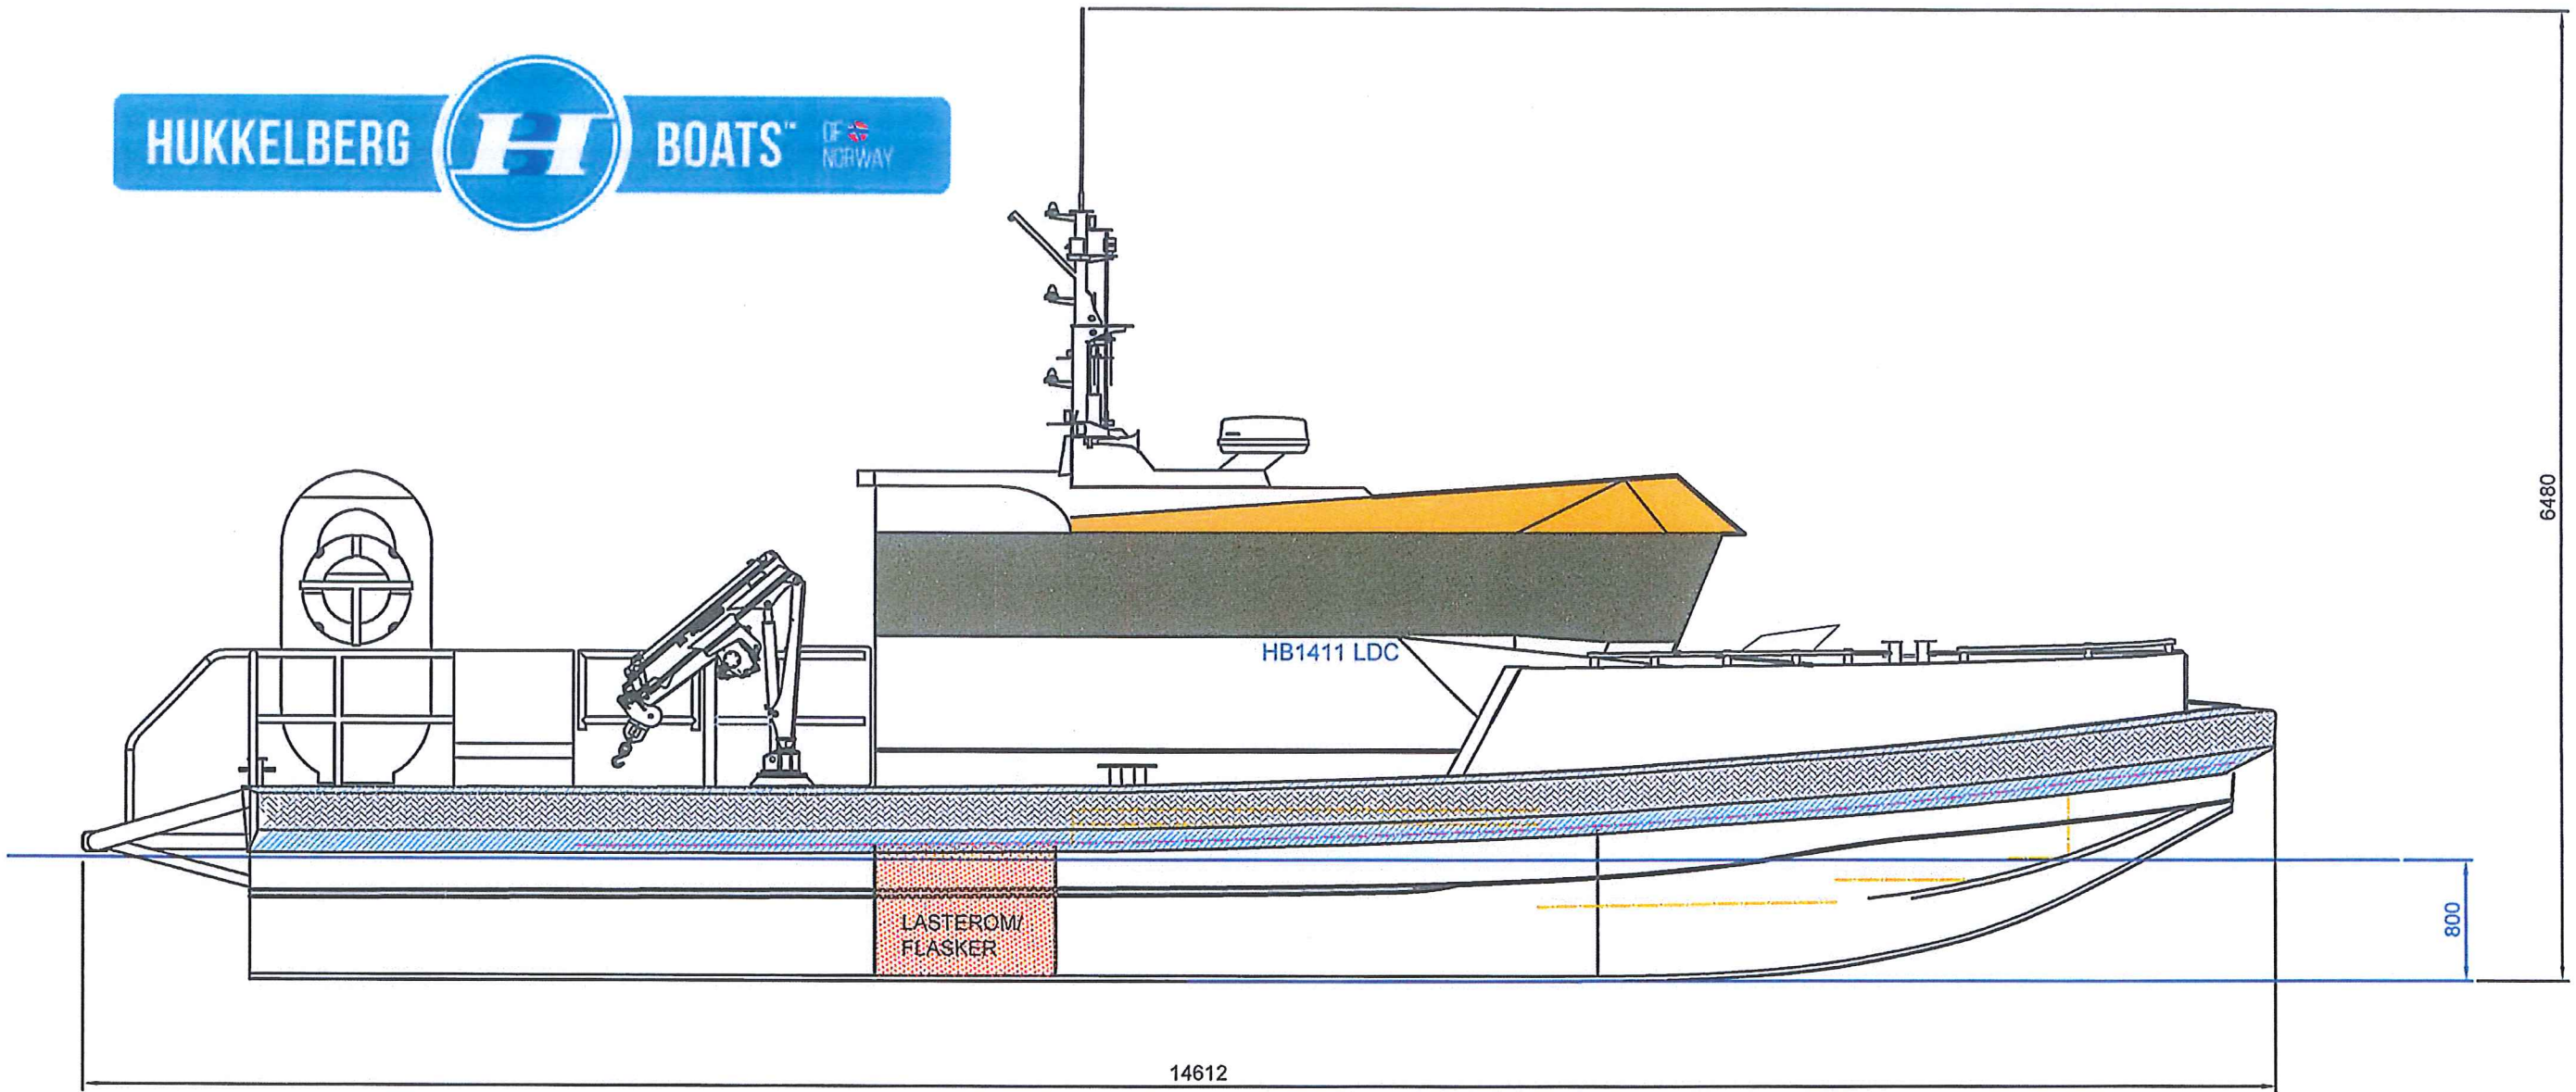

HUKKELBERG

BOATS™

OF NORWAY

HB-1411LDC

MAIN DIMENSIONS

LENGTH OVERALL: 14.615 m
 LENGTH ALUM. HULL: 13.180 m
 BREADTH HULL: 2.950 m
 BREADTH EXTREME: 3.760 m

Brdr. Hukkelberg AS 6480 Aukra Norway Tel: +47 711 71800 www.hukkelberg.no	PROJECT: JOB No:	Revisions:	18.06.2019 as built (measured P.B.) 24.09.2018 drawn	K 0
		SCALE: - (A3)	DRAWN: P.R.	DATE: 24.09.2018
GENERAL ARRANGEMENT - HB1411 LDC		DRG No: 240918 - 001GA K		